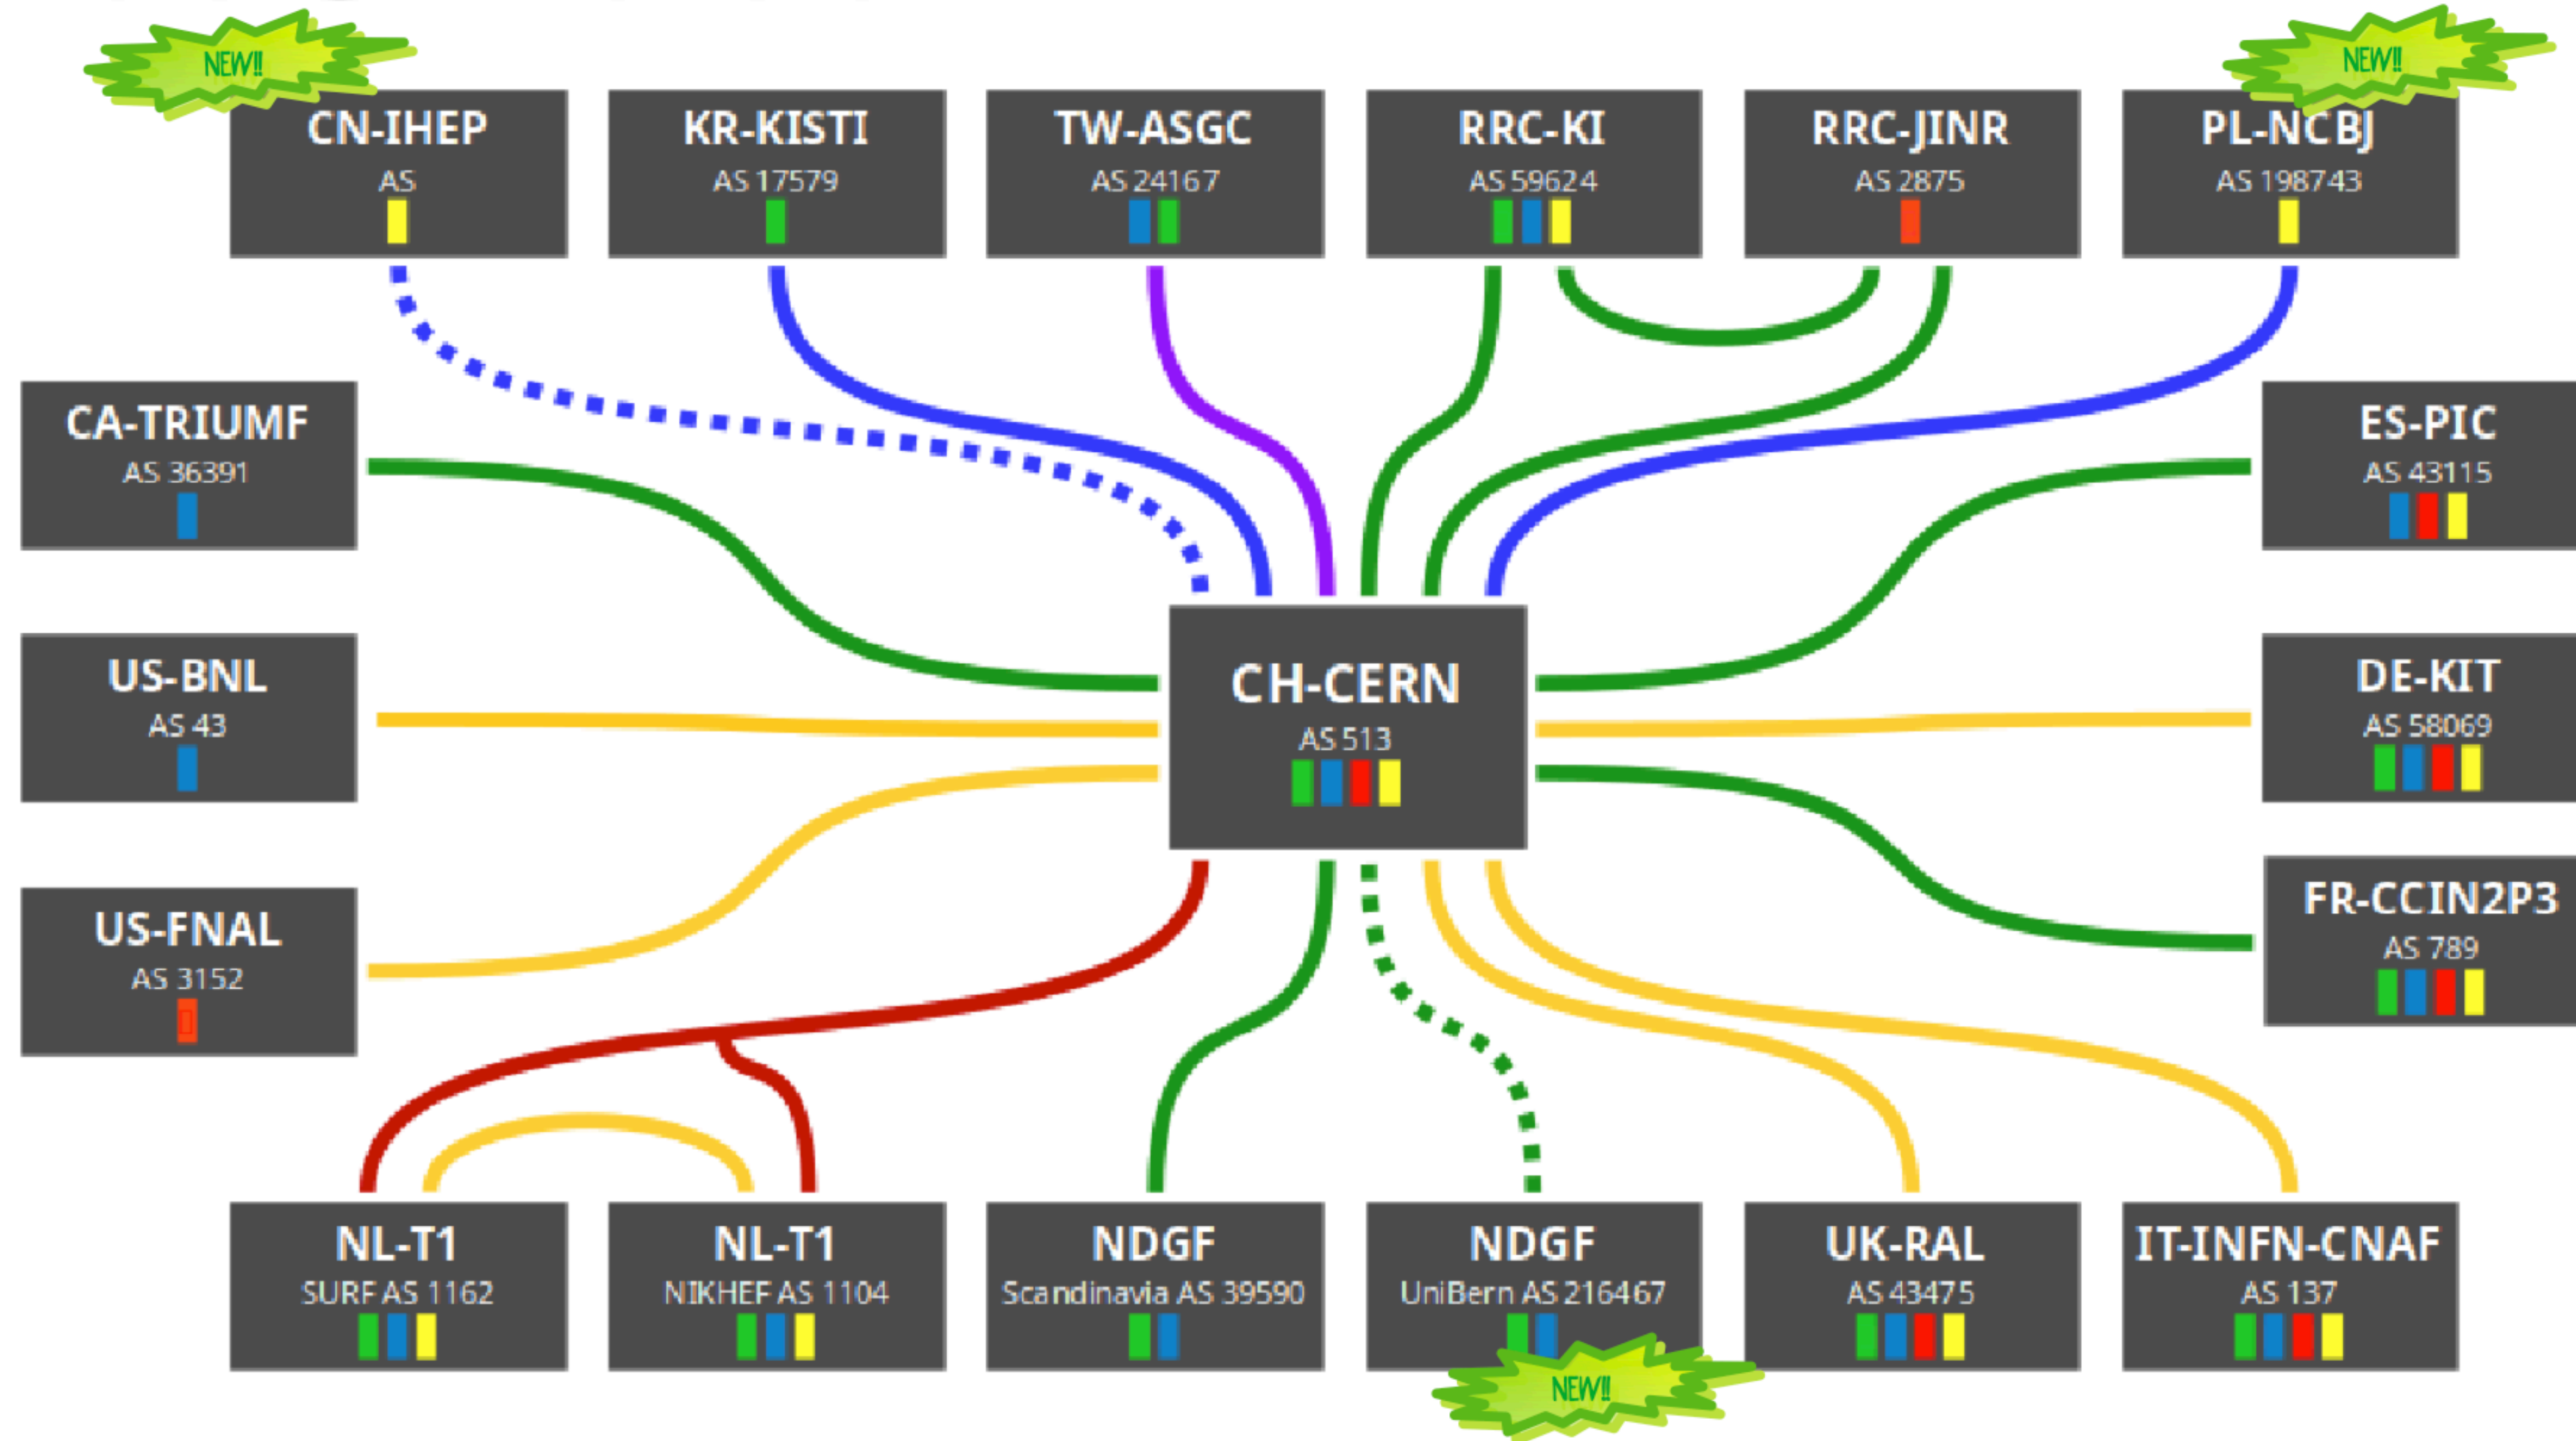

UniBE update Autumn 2023

- Network
- Storage
- OS

LHCOPN

Network

Numbers

- 18 sites for 15 Tier1s + 1 Tier0
- PL-NCBJ just joined, CN-IHEP and NDFG-LHEP in the process to connect
- 15 countries in 3 continents
- 2.1 Tbps to the Tier0

edoardo.martelli@cern.ch 20231003

Legend for bandwidths:

- 10Gbps (Purple line)
- 20Gbps (Blue line)
- 100Gbps (Green line)
- 200Gbps (Yellow line)
- 400Gbps (Red line)

<https://twiki.cern.ch/twiki/bin/view/LHCOPN/OverallNetworkMaps>

LHEP (CH) new NDGF Tier1 site

LHEP at University of BERN has joined the NDGF distributed Tier1.

LHEP will be connected to CERN with a 100G LHCOPN link

The physical connection is provided by SWITCH (Swiss NREN) and it is already in place.