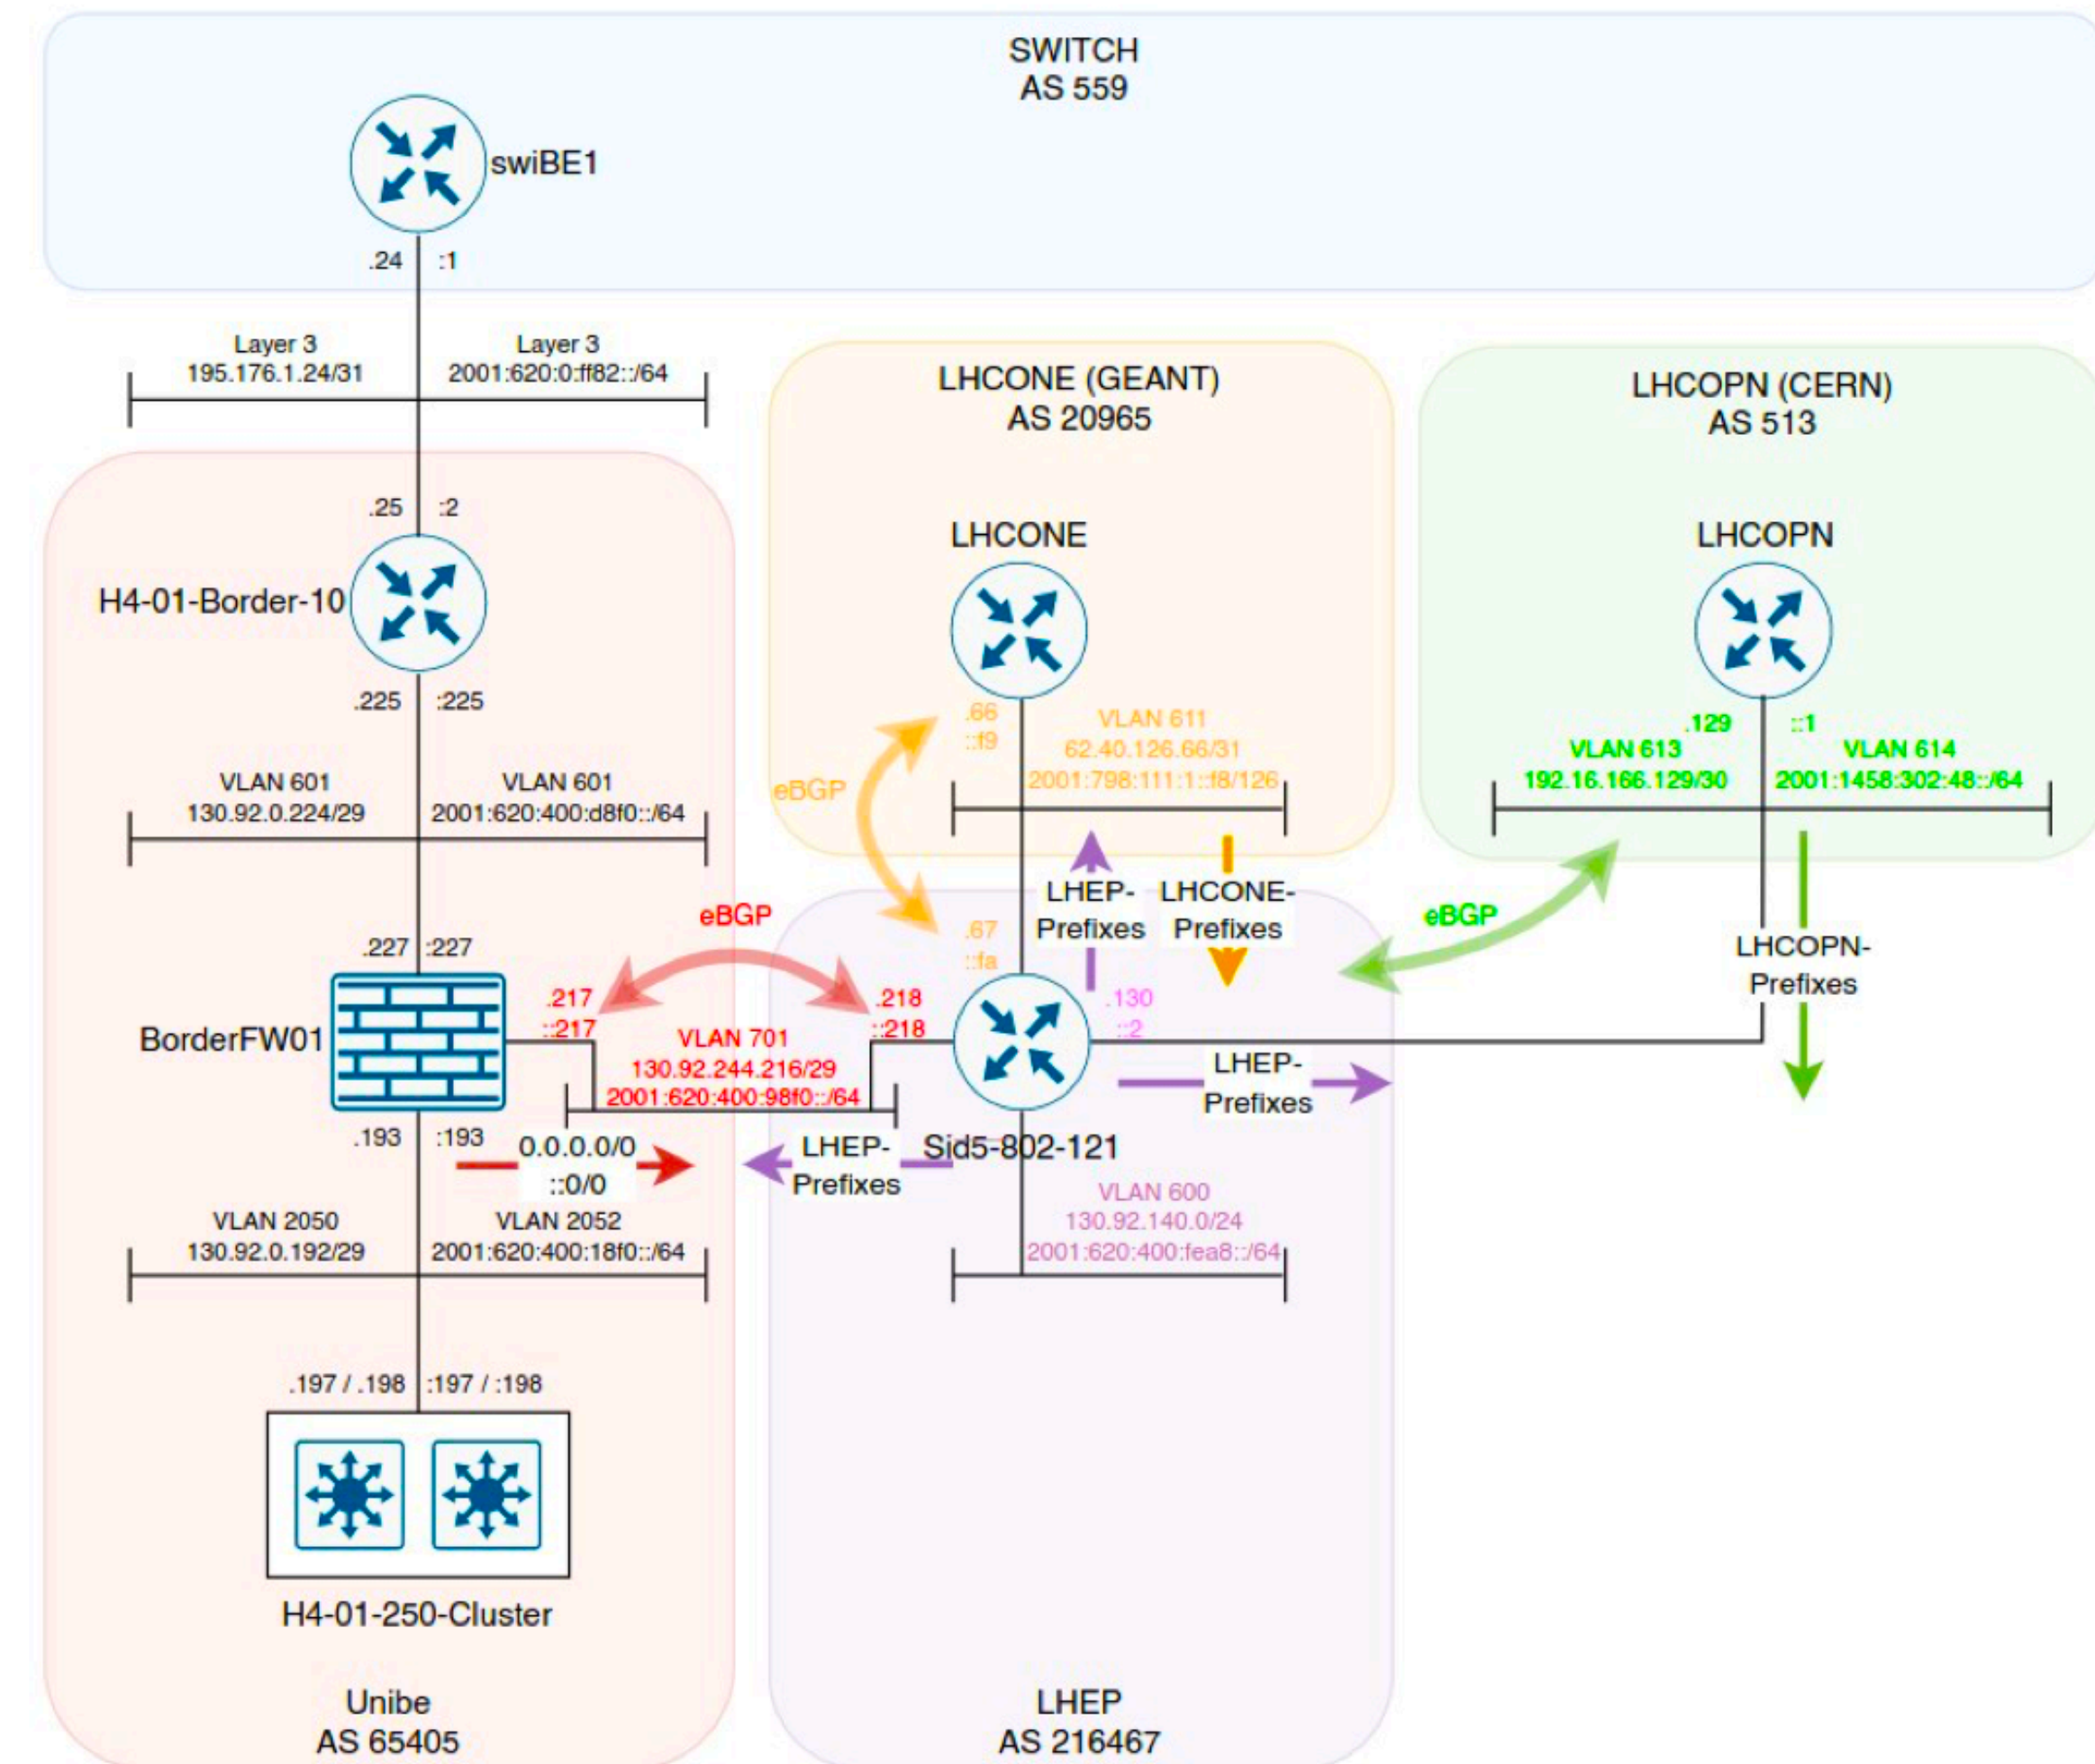

LHEP (CH) new NDGF Tier1 site

LHEP at University of BERN has joined the NDGF distributed Tier1.

LHEP will be connected to CERN with a 100G LHCOPN link

The physical connection is provided by SWITCH (Swiss NREN) and it is already in place.

LHCOPN routing will be configured in November 2023