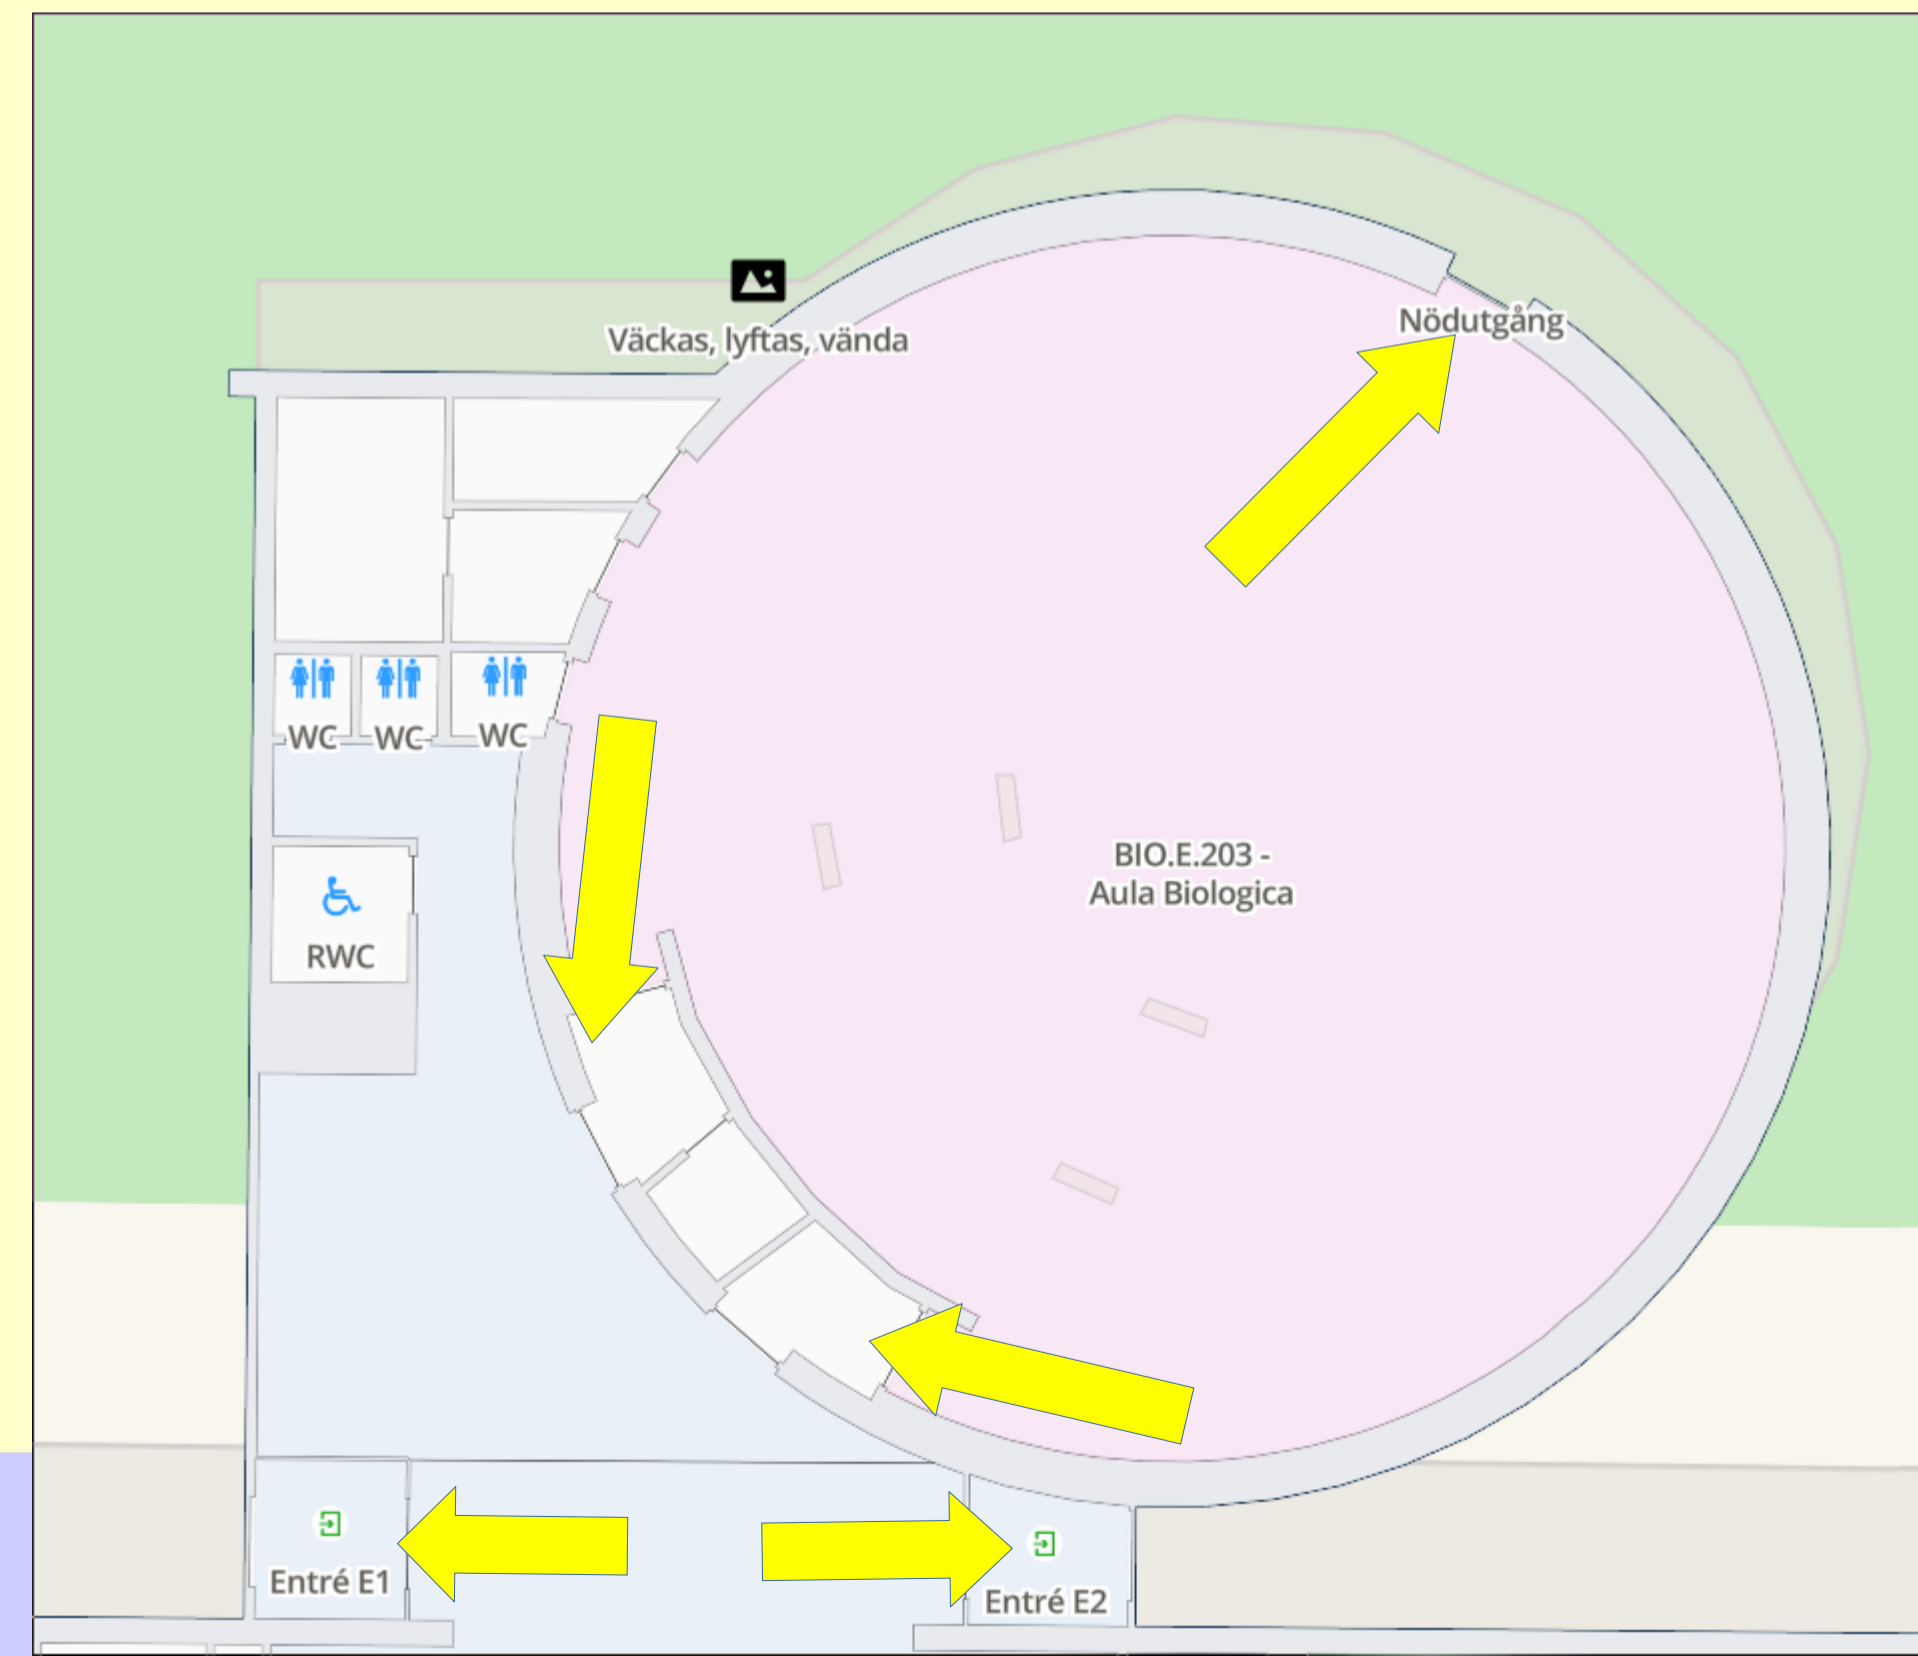

Venue

- Using the microphone for asking questions is polite
- No eating and drinking in this room
 - University cleaning bill would be unpleasant for the club
- Coffee breaks in lobby
 - And student kitchen
- Outside doors locked
 - Except during coffee breaks
- We will lock the room
 - Please exit timely at breaks
- Emergency exits: